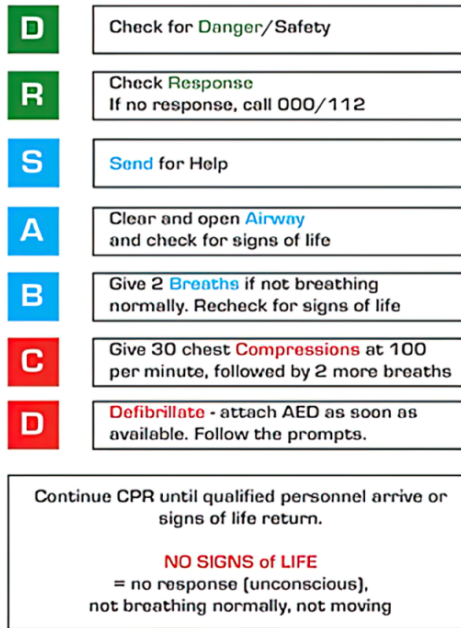

Basic Life Support Flow Chart

AEROGUIDE CPR Flow Chart Card 10 x 14cm

\$0.47

In stock
SKU CWD001

 Add to Wish List
 Add to Compare
CPR Flow Chart Card

Details

Size: 10 x 14cm **Pricing Unit:** unit/1 **Carton QTY:** 500 The AEROGUIDE stationary range covers a number of common stationary requirements applicable to the First Aid Industry.

CPR Wall Chart

A CPR wall chart detailing the most up to date DRSABCD emergency response procedure for vital signs

More Information

MANUFACTURER	Germany
MODEL NUMBER	K61SD521
ECOLABEL	yes