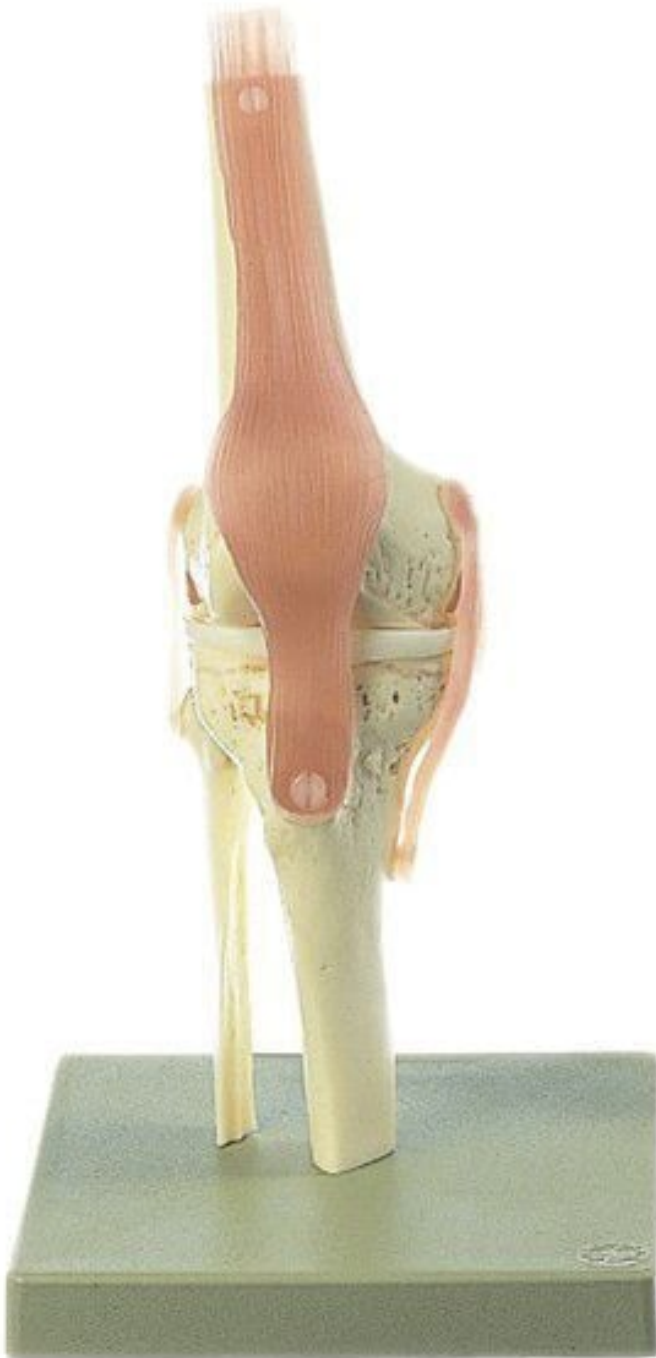

Functional Knee Joint Model (Model Ns50)

\$448.56

Out of stock
SKU 8109

 Add to Wish List

 Add to Compare

Details

Functional Knee Joint Model (Model Ns50).

Important