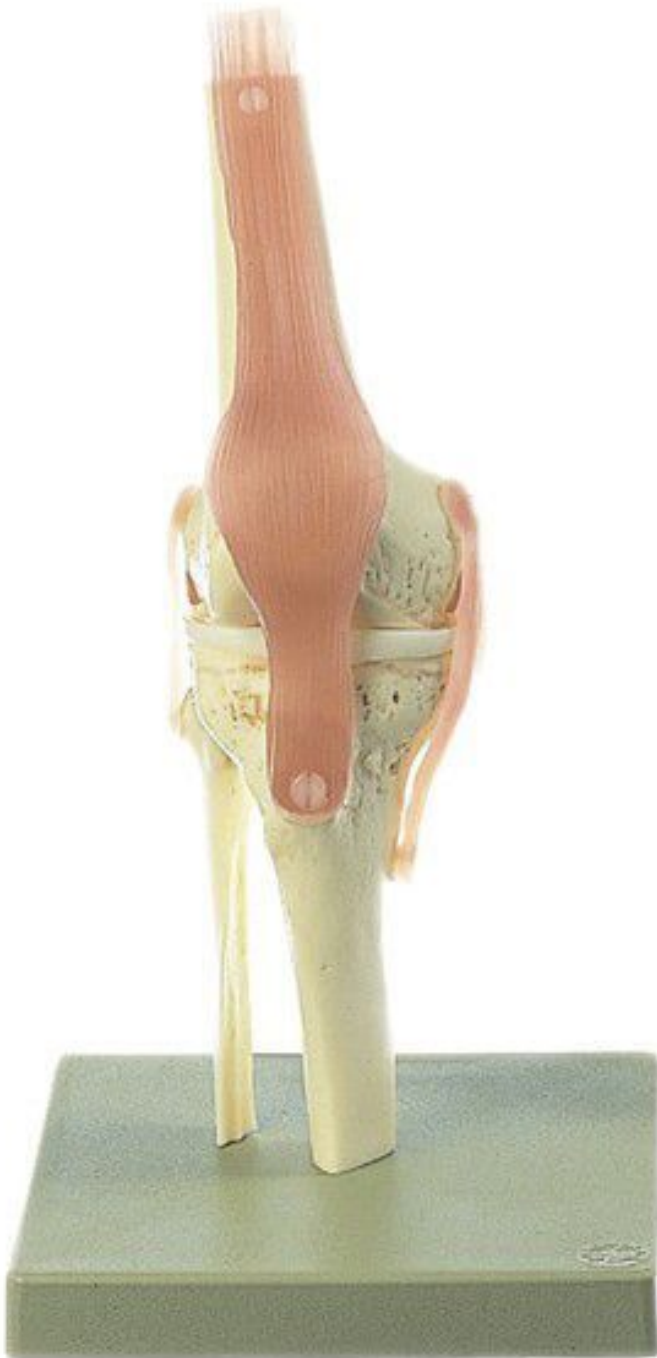

## Functional Knee Joint Model (Model Ns50)

€294.50

Out of stock  
**SKU** 8109

 Add to Wish List

 Add to Compare

### Details

Functional Knee Joint Model (Model Ns50).

---