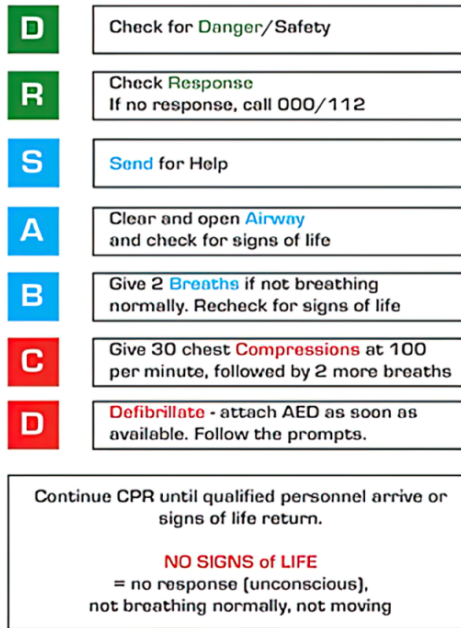

Basic Life Support Flow Chart

AEROGUIDE CPR Flow Chart Card 10 x 14cm

\$0.46

In stock
SKU CWD001

-  Add to Wish List
 -  Add to Compare
- CPR Flow Chart Card

Details

Size: 10 x 14cm **Pricing Unit:** unit/1 **Carton QTY:** 500 The AEROGUIDE stationary range covers a number of common stationary requirements applicable to the First Aid Industry.

CPR Wall Chart

A CPR wall chart detailing the most up to date DRSABCD emergency response procedure for vital signs

More Information

MANUFACTURER_MS	Germany
MODEL NUMBER_MS	K61SD521
ECOLABEL_MS	yes