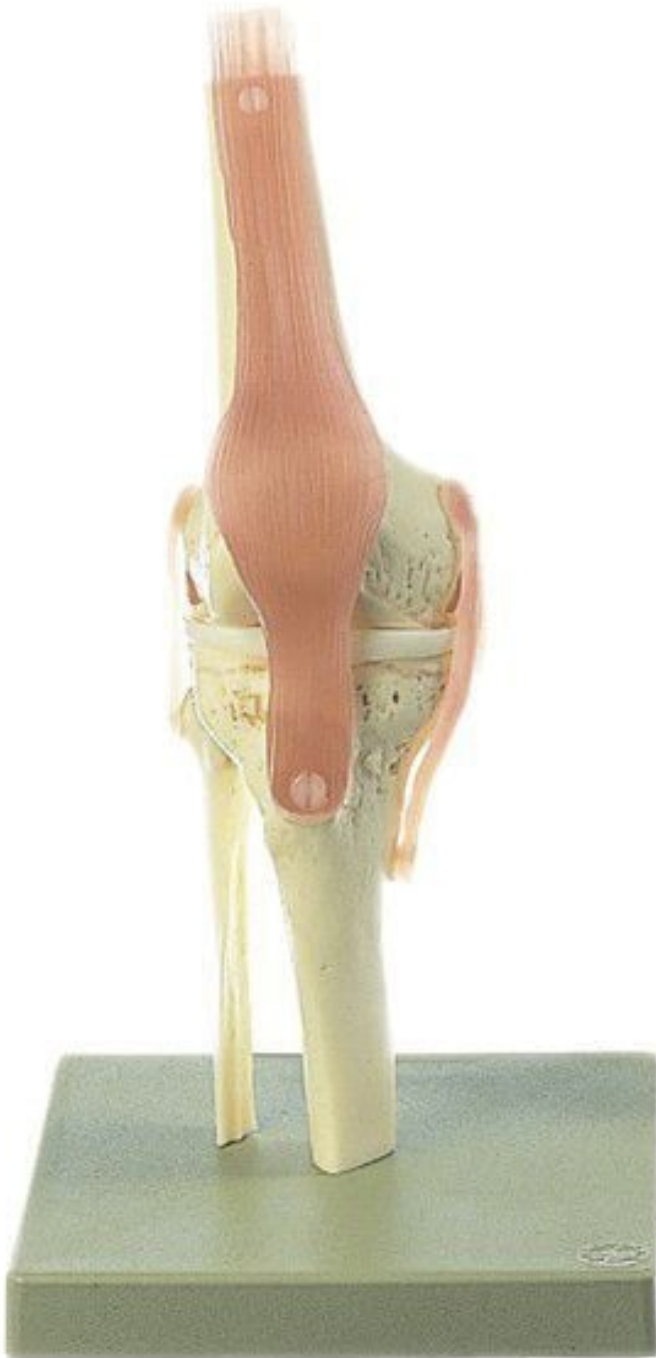

Functional Knee Joint Model (Model Ns50)

£250.70

Out of stock
SKU 8109

♥ Add to Wish List

▮ Add to Compare

Details

Functional Knee Joint Model (Model Ns50).

Important